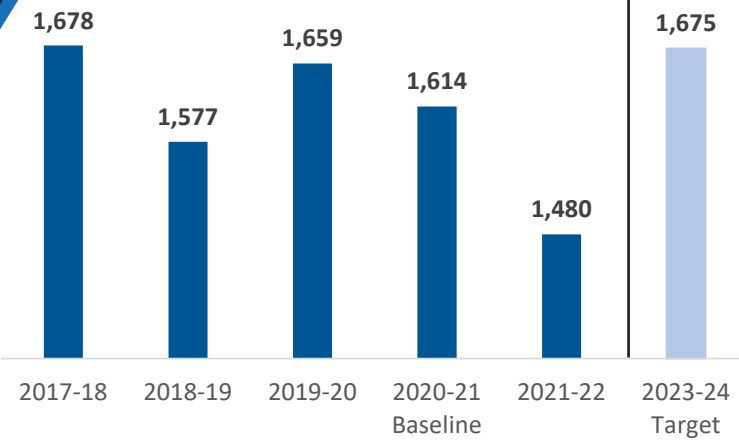

MURRAY STATE UNIVERSITY

Unmet Need

Time to Degree

Undergraduate Enrollment

Undergraduate Degrees & Credentials

6-Year Graduation Rate

Retention Rate

Graduate Degrees & Credentials