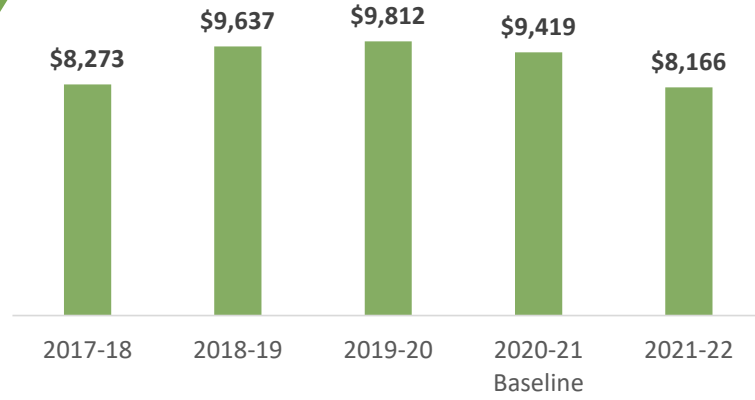

MURRAY STATE UNIVERSITY

Unmet Need

Time to Degree

Undergraduate Enrollment

Undergraduate Degrees & Credentials

6-Year Graduation Rate

Retention Rate

Graduate Degrees & Credentials