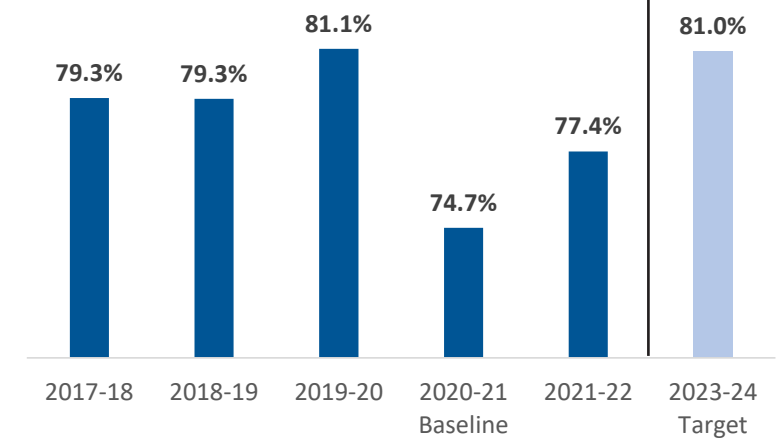

MURRAY STATE UNIVERSITY

Unmet Need

Time to Degree

Undergraduate Enrollment

Undergraduate Degrees & Credentials

6-Year Graduation Rate

Retention Rate

Graduate Degrees & Credentials