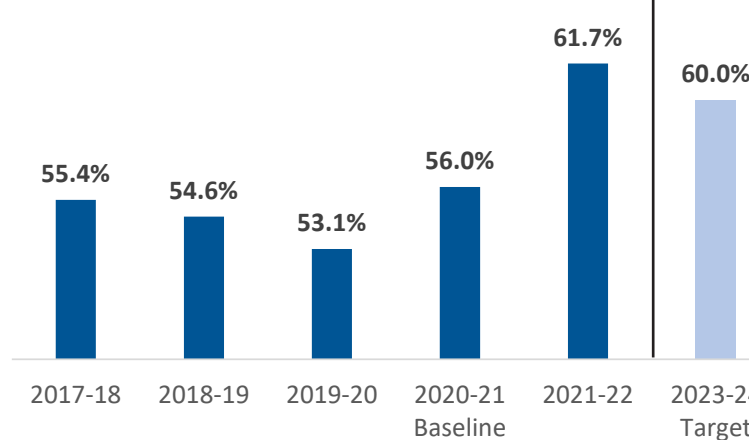

MURRAY STATE UNIVERSITY

Unmet Need

Time to Degree

Undergraduate Enrollment

Undergraduate Degrees & Credentials

6-Year Graduation Rate

Retention Rate

Graduate Degrees & Credentials