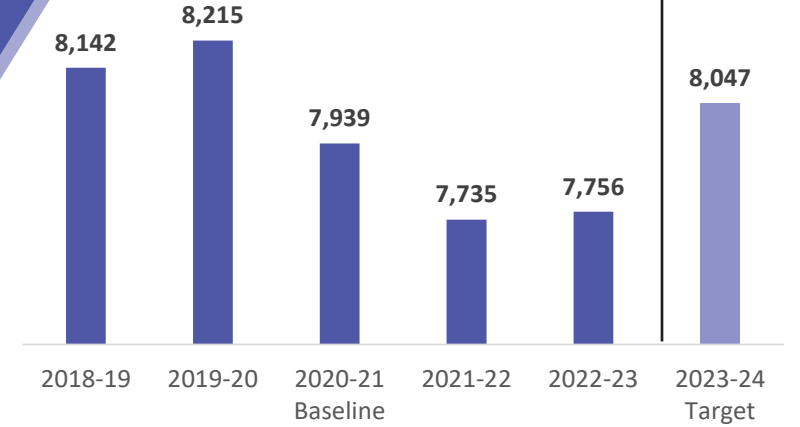

MURRAY STATE UNIVERSITY

Unmet Need

Time to Degree

Undergraduate Enrollment

Undergraduate Degrees & Credentials

6-Year Graduation Rate

Retention Rate

Graduate Degrees & Credentials