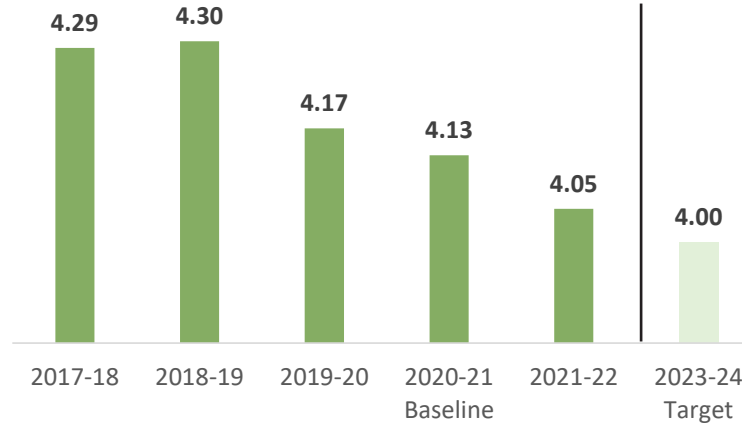

MURRAY STATE UNIVERSITY

Unmet Need

Time to Degree

Undergraduate Enrollment

Undergraduate Degrees & Credentials

6-Year Graduation Rate

Retention Rate

Graduate Degrees & Credentials